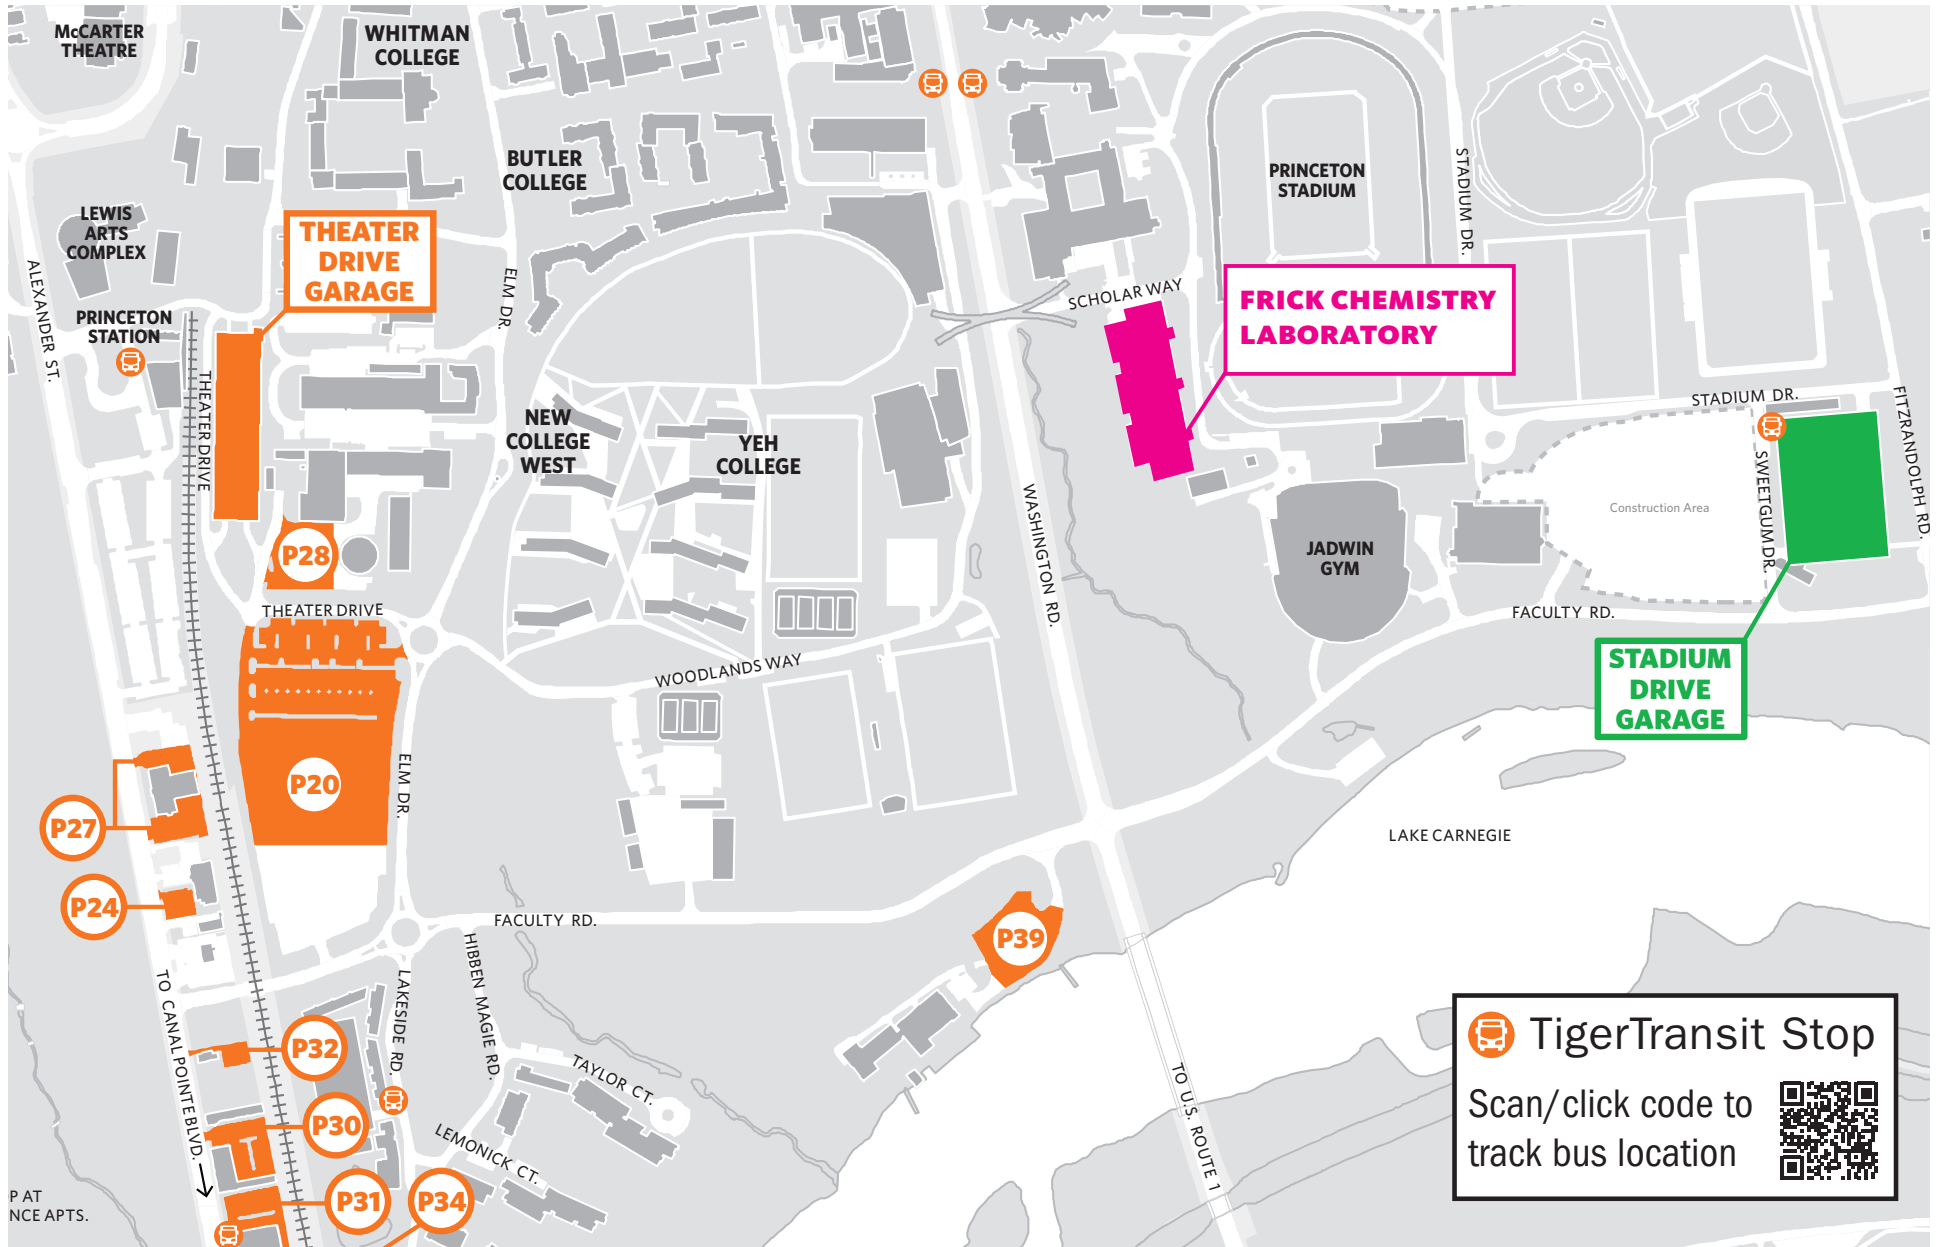

PROSPECT AVENUE GARAGE

THEATER DRIVE GARAGE

FRICK CHEMISTRY LABORATORY

STADIUM DRIVE GARAGE

 TigerTransit Stop

Scan/click code to track bus location

TT STOP AT LAWRENCE APTS.

THEATER DRIVE GARAGE

FRICK CHEMISTRY LABORATORY

STADIUM DRIVE GARAGE

 **TigerTransit Stop**
Scan/click code to track bus location 