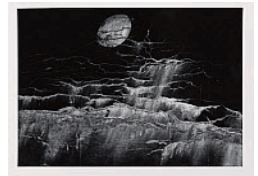

Minor White, American, 1908-1976
Moon and Wall Encrustations, Pultneyville, New York, May 10, 1964
Gelatin silver print
Princeton University Art Museum. The Minor White Archive, Princeton University Art Museum, bequest of Minor White (x1980-4062)