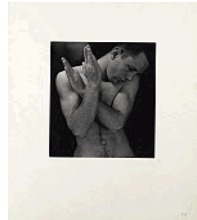

Minor White, American, 1908-1976

Tom Murphy, San Francisco, February 1948

Gelatin silver print

Princeton University Art Museum. The Minor White Archive, Princeton University Art Museum, bequest of Minor White (x1980-1016)