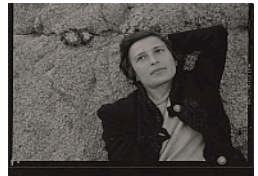

Minor White, American, 1908-1976

Nata Piaskowski, Point Lobos, California, March 16, 1950

Gelatin silver print

Princeton University Art Museum. The Minor White Archive, Princeton University Art Museum, bequest of Minor White (x1980-2520)