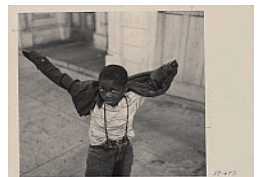

Minor White, American, 1908-1976

Fillmore District, San Francisco, December 1, 1949

Gelatin silver print

Princeton University Art Museum. The Minor White Archive, Princeton University Art Museum, bequest of Minor White (x1980-1383)