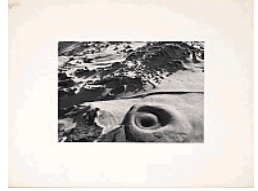

Minor White, American, 1908-1976

Point Lobos, California, March 14, 1950

Gelatin silver print

Princeton University Art Museum. The Minor White Archive, Princeton University Art Museum, bequest of Minor White (x1980-1921)