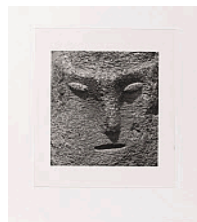

Minor White, American, 1908-1976

Museo Arqueológico de Ancash, Huaraz, Peru, September 1, 1973

Gelatin silver print

Princeton University Art Museum. The Minor White Archive, Princeton University Art Museum, bequest of Minor White (x1980-4636)