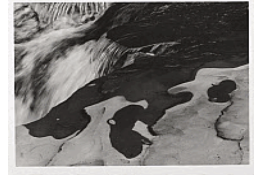

Minor White, American, 1908-1976

Abstraction (Stony Brook State Park, New York), October 1958

Gelatin silver print

Princeton University Art Museum. The Minor White Archive, Princeton University Art Museum, bequest of Minor White (x1980-3408)